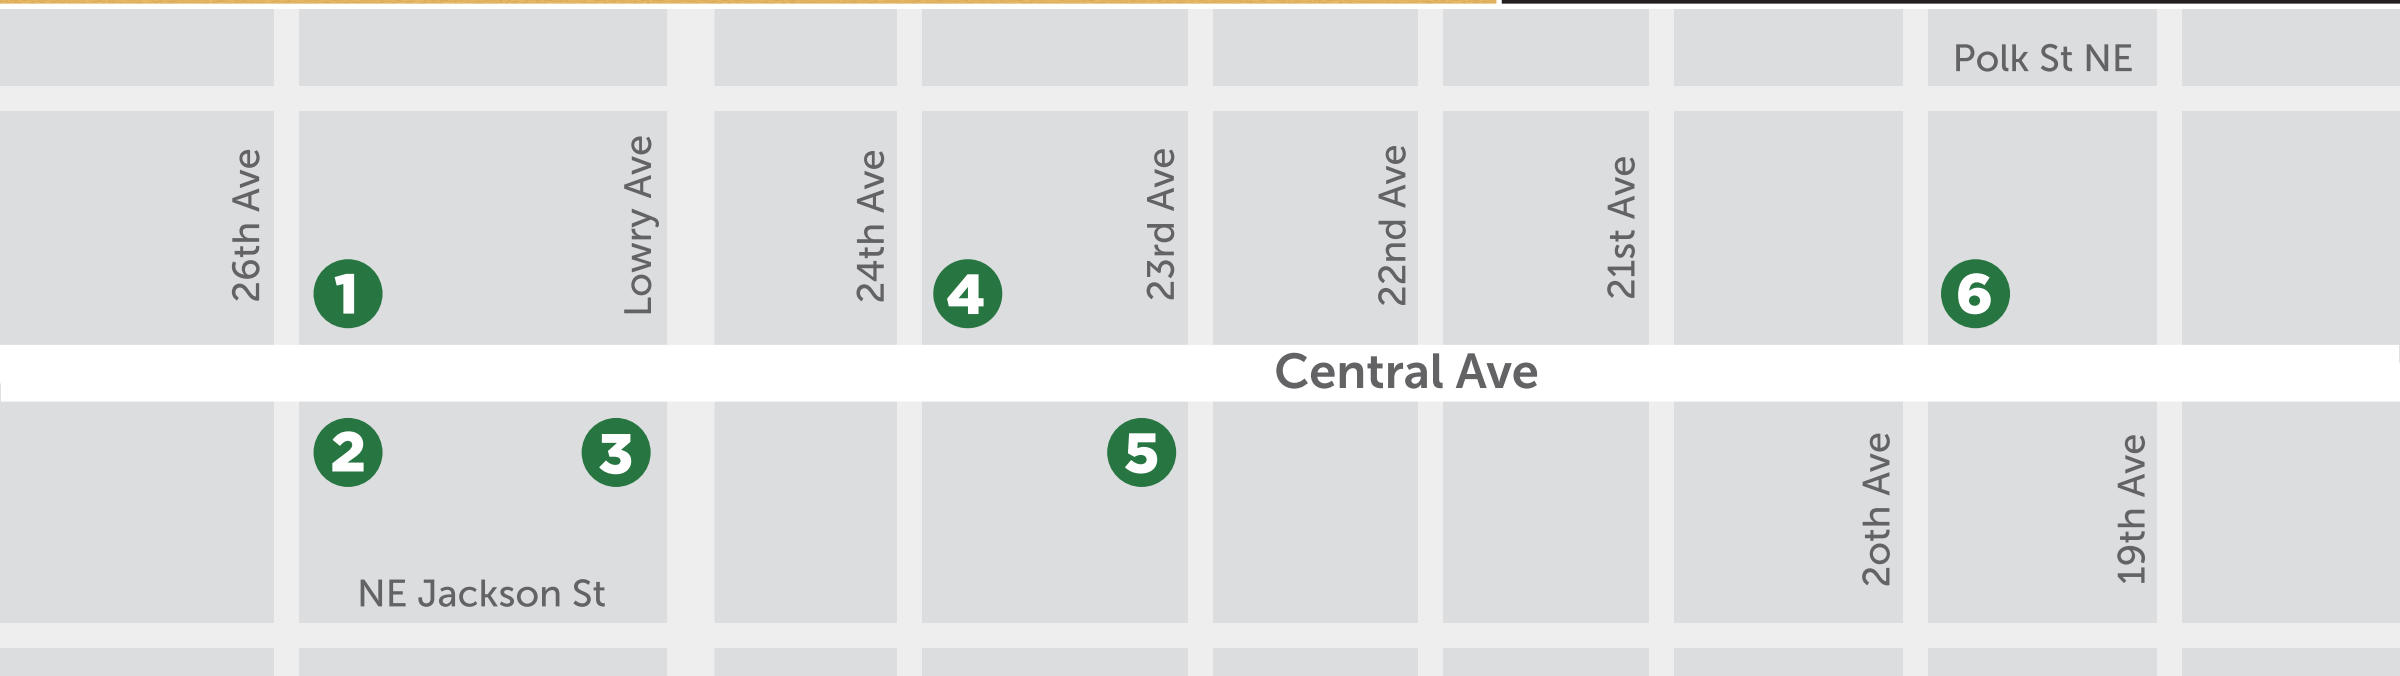

mural central walking tour

- 1 2551 NE Central Ave
- 2 2538 NE Central Ave
- 3 2504 NE Central Ave
- 4 2339 NE Central Ave
- 5 2300 NE Central Ave
- 6 1851 NE Central Ave

Experience the vibrancy of the Central Avenue Cultural Corridor through the Mural Central Walking Tour. Plaques installed at seven landmark buildings share the history of Northeast's bustling main street from the early 1900's to today.

The plaques also provide details about the unique mural installations they are paired with and feature a QR code linked to a short artist talk. So, take a walk and experience the Mural Central Walking Tour.

Mural Central is a project of the Northeast Minneapolis Chamber, supported by the Northeast Minneapolis Arts Association and funded in part by the City of Minneapolis.