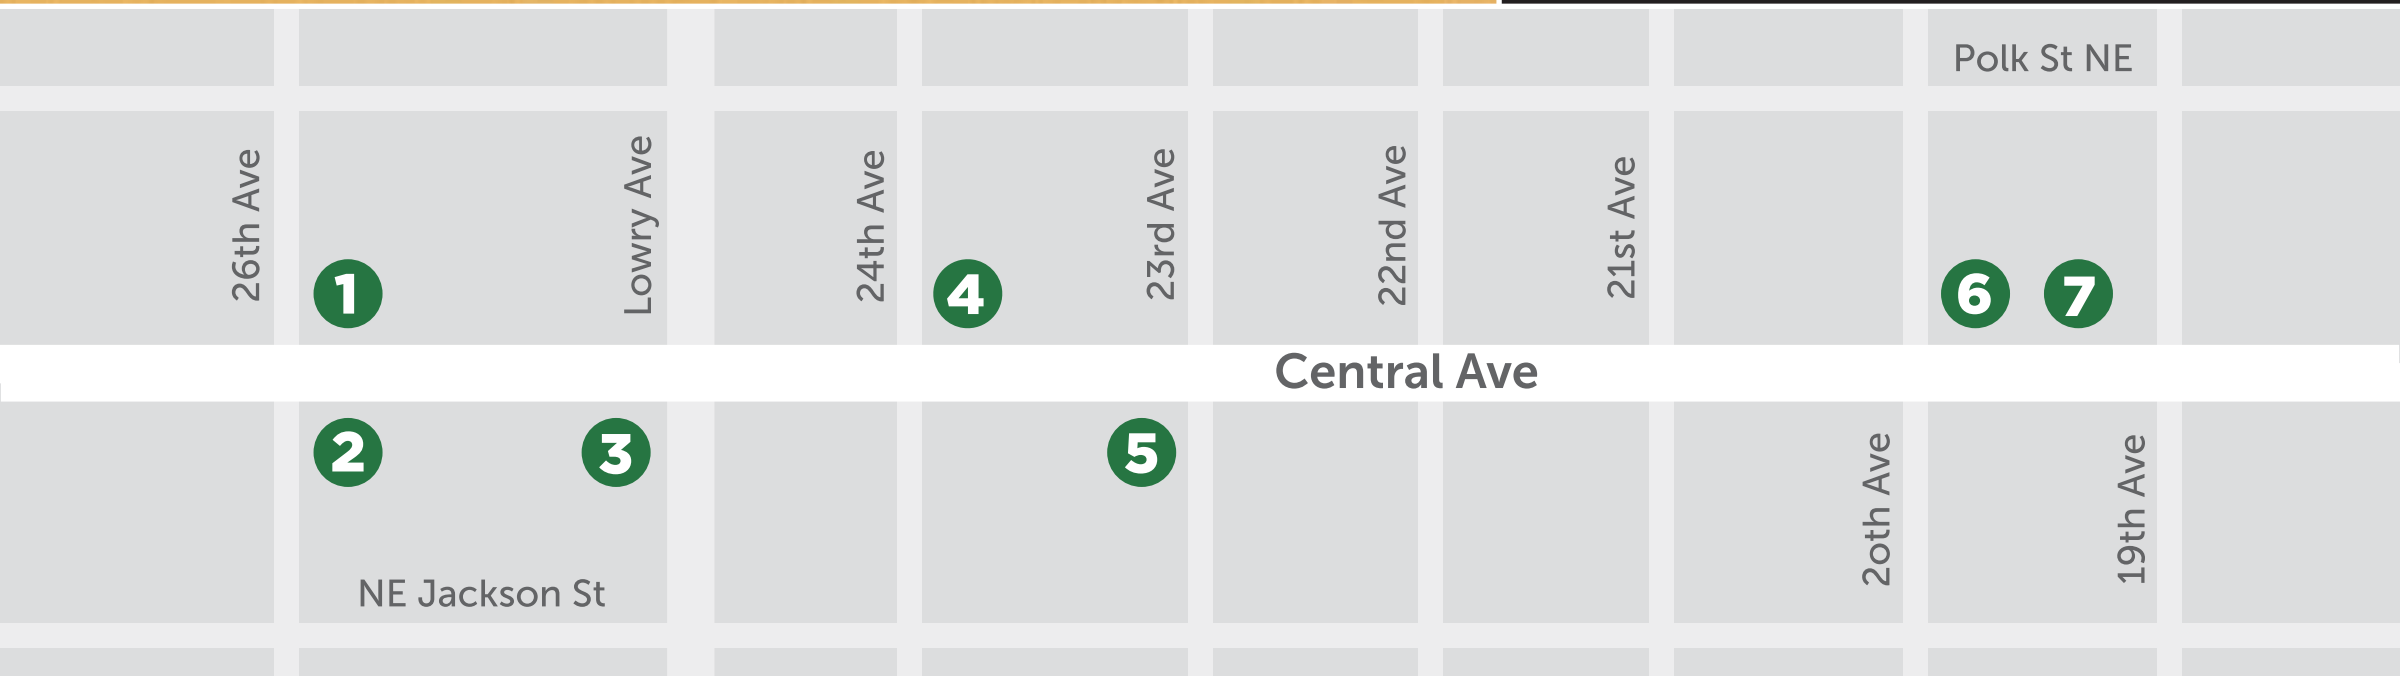

# mural central walking tour

- 1 2551 NE Central Ave
- 2 2538 NE Central Ave
- 3 2504 NE Central Ave
- 4 2339 NE Central Ave
- 5 2300 NE Central Ave
- 6 1851 NE Central Ave
- 7 1839 NE Central Ave

Experience the vibrancy of the Central Avenue Cultural Corridor through the Mural Central Walking Tour. Plaques installed at seven landmark buildings share the history of Northeast's bustling main street from the early 1900's to today.

The plaques also provide details about the unique mural installations they are paired with and feature a QR code linked to a short artist talk. So, take a walk and experience the Mural Central Walking Tour.

Mural Central is a project of the Northeast Minneapolis Chamber, supported by the Northeast Minneapolis Arts Association and Public Functionary and funded in part by the City of Minneapolis.